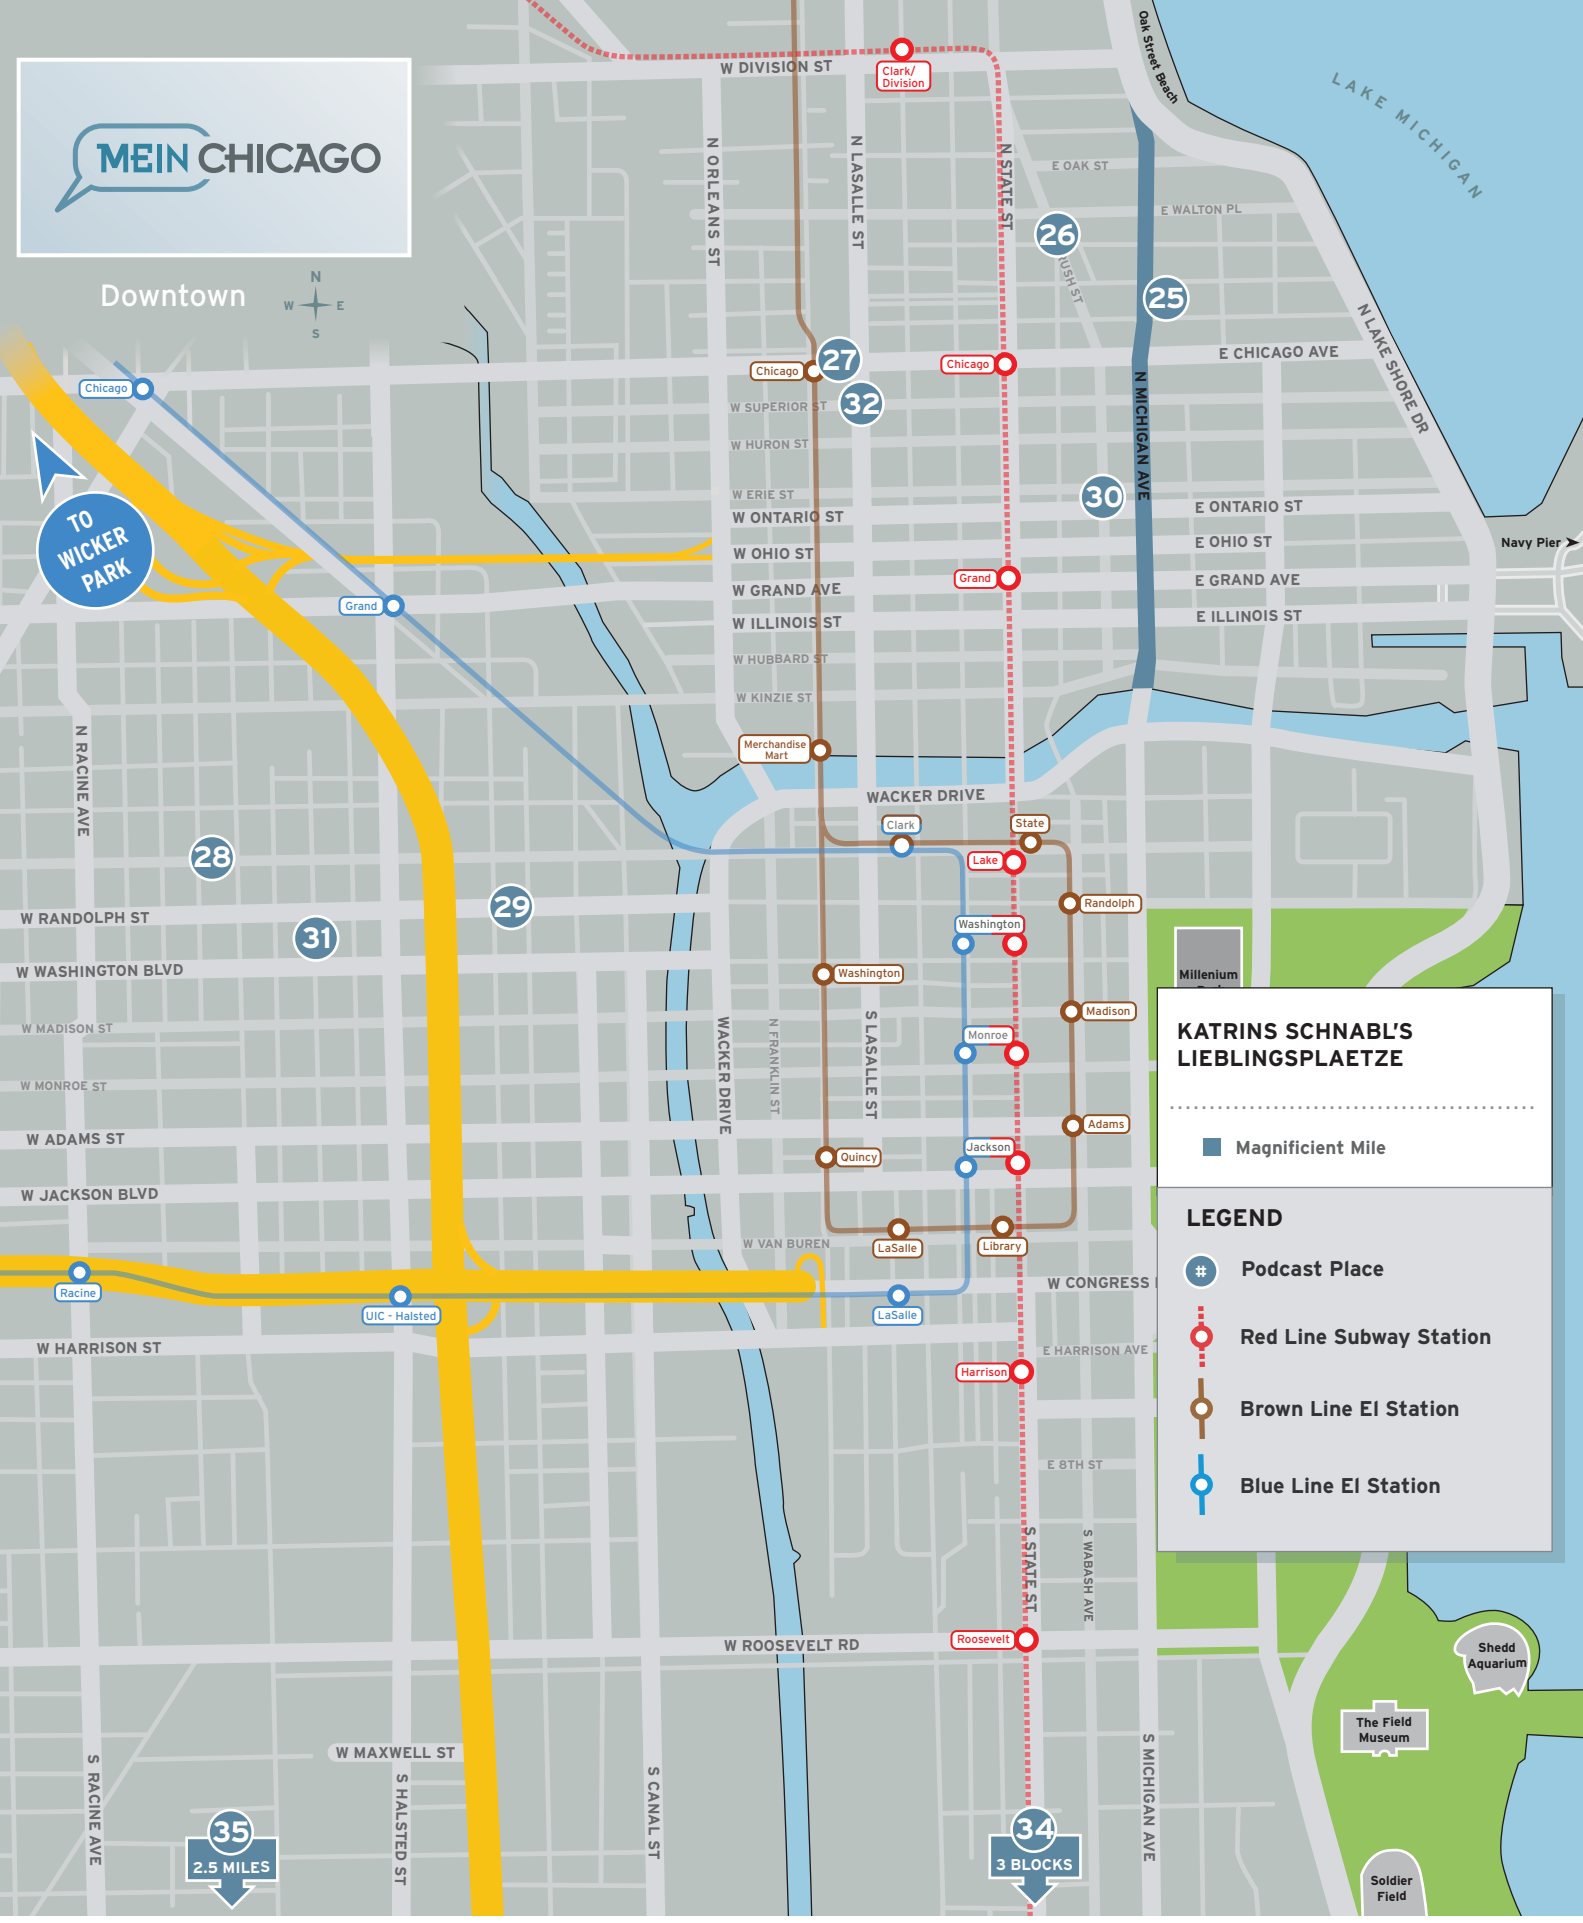

MEIN CHICAGO

Downtown

TO WICKER PARK

KATRINS SCHNABL'S LIEBLINGSPLAETZE

■ Magnificent Mile

LEGEND

- # Podcast Place
- Red Line Subway Station
- Brown Line EI Station
- Blue Line EI Station

35
2.5 MILES